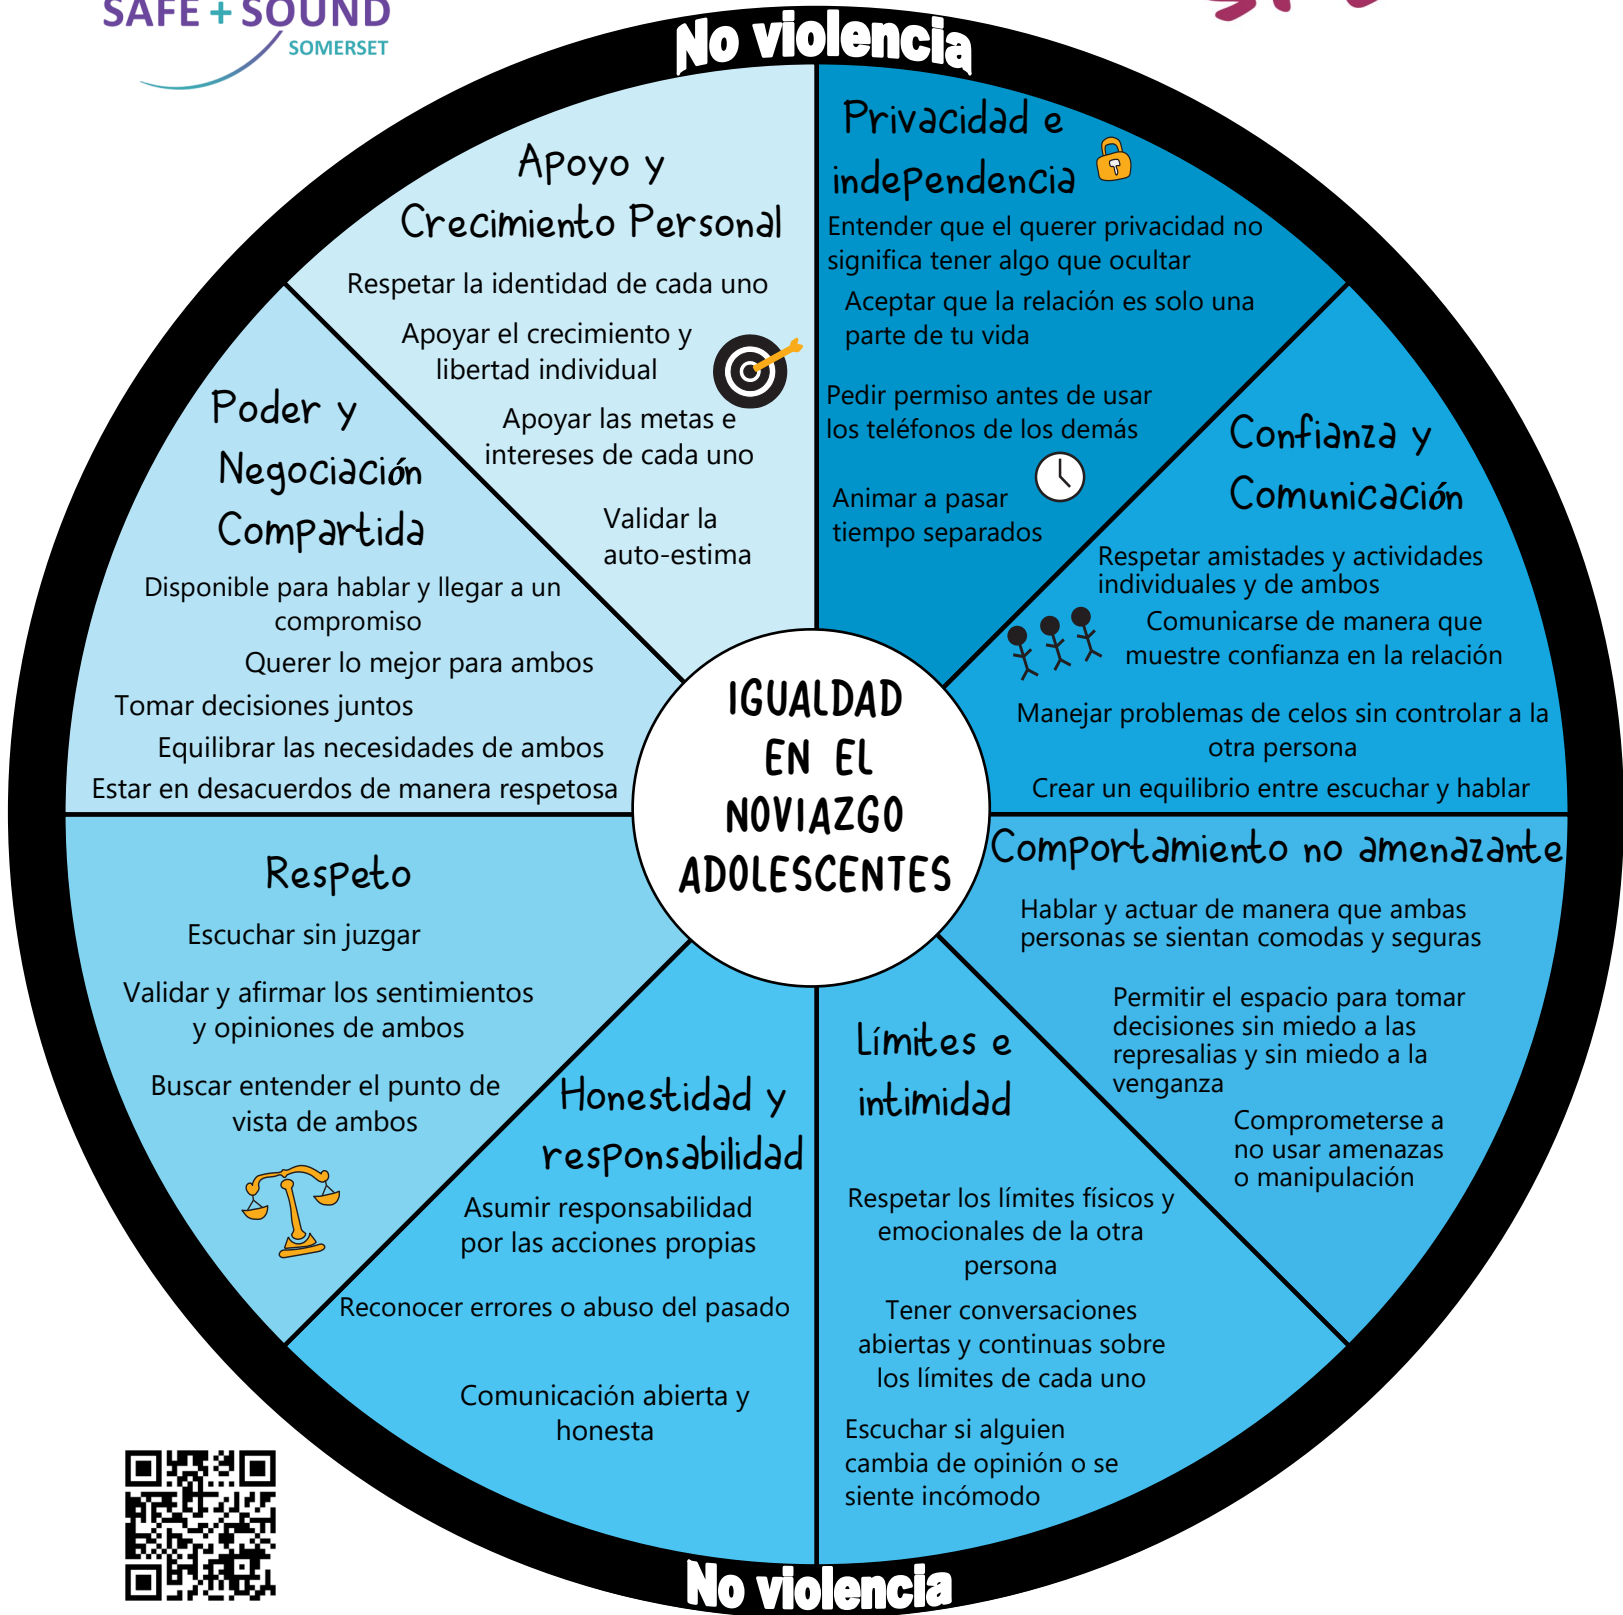

Llame o envíe un mensaje de texto a la línea de ayuda disponible 24/7:

866-685-1122

Adapted from:

"Power and Control Wheel" Developed by Domestic Violence Intervention Project
"Teen Power and Control Wheel" Produced by National Center on Domestic and Sexual Violence

Llame o envíe un mensaje de texto a la línea de ayuda disponible 24/7:

866-685-1122

Adapted from:

"Equality Wheel" Developed by Domestic Abuse Intervention Project
 "Teen Equality Wheel" Developed by National Center on Domestic and Sexual Violence
 "Teen Equality Wheel" Developed by Loveisrespect.org