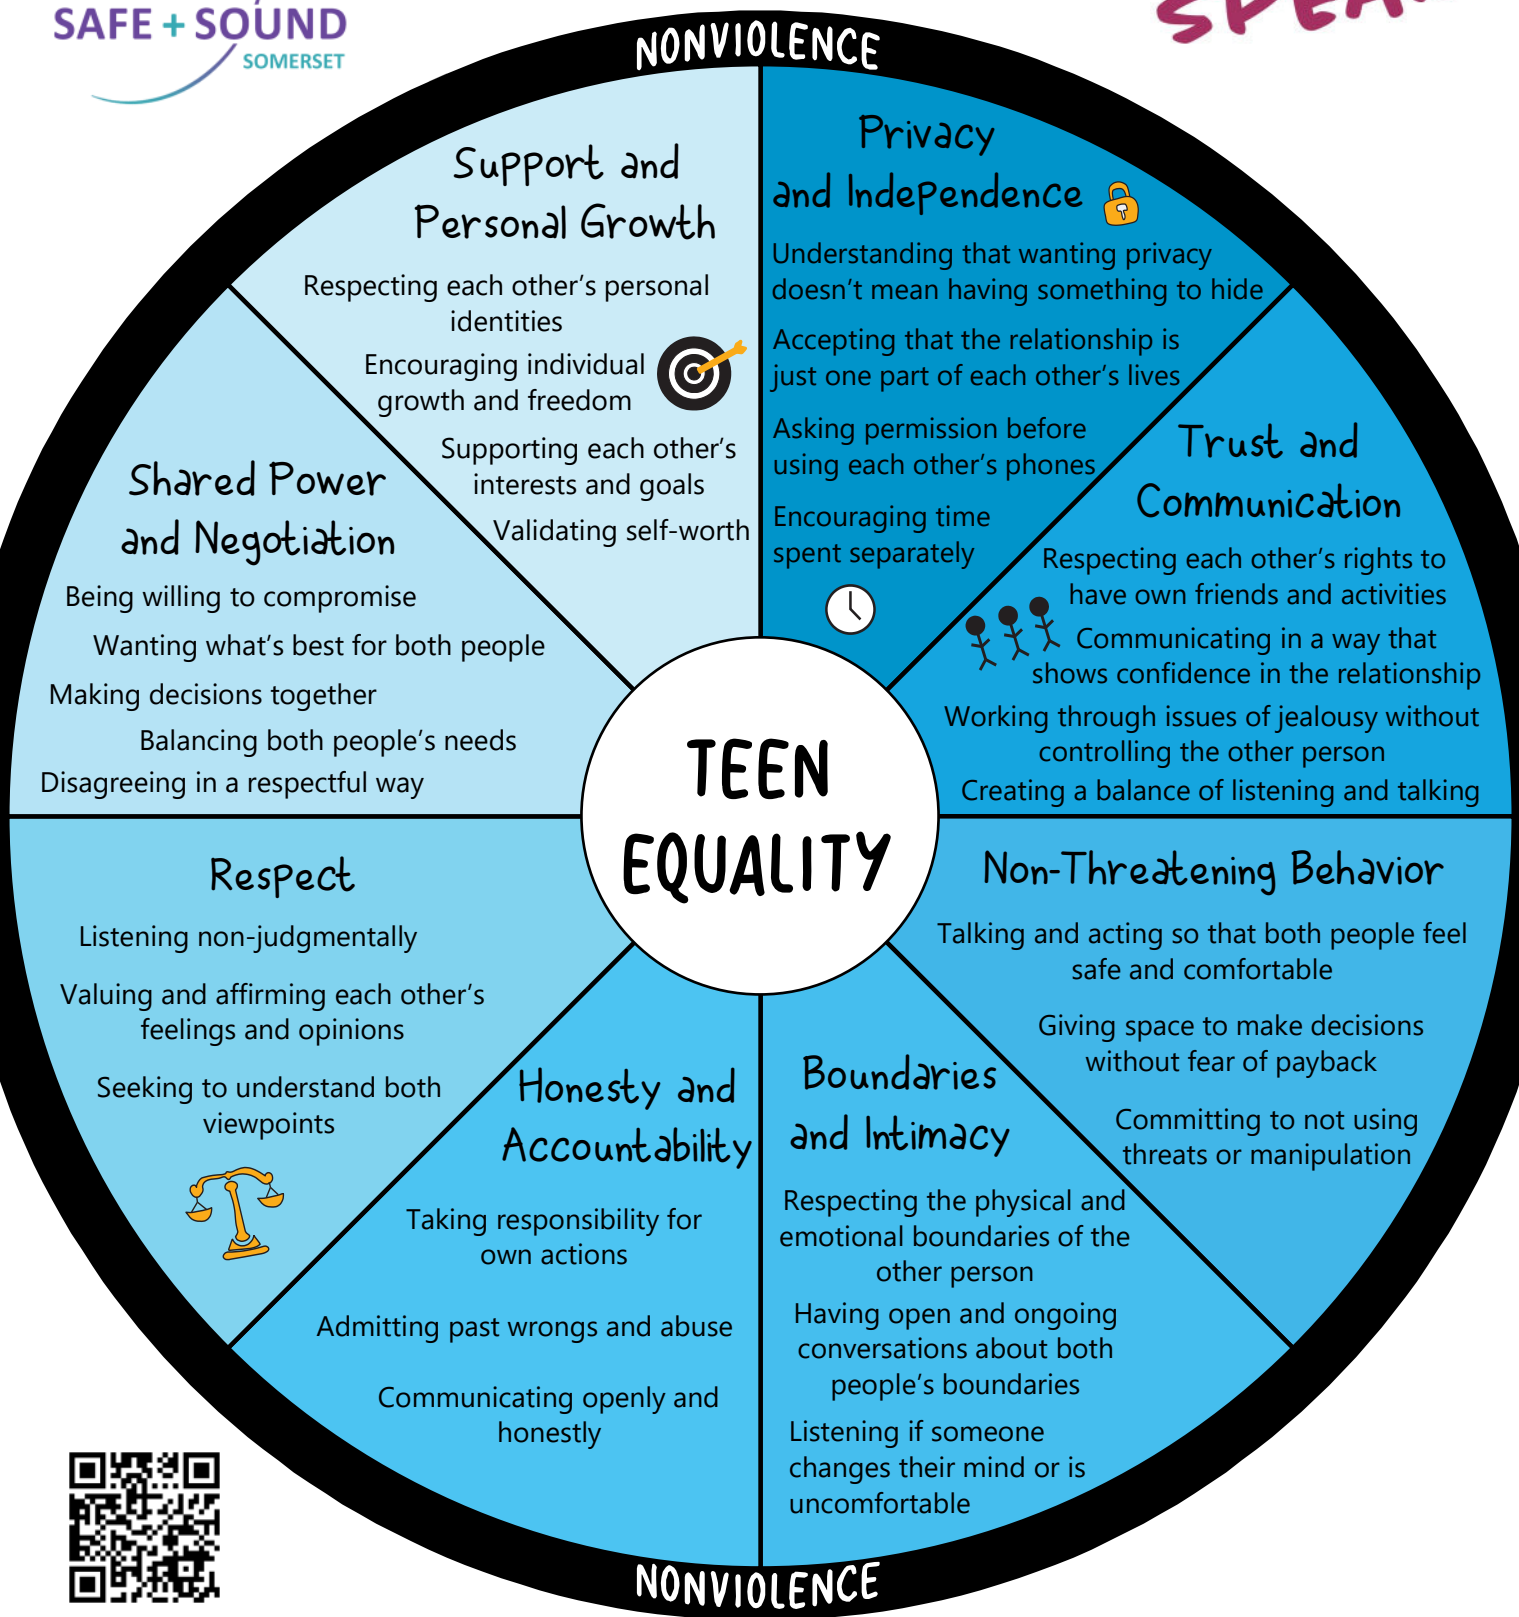

24-Hour Call or Text Helpline: 866-685-1122

Adapted from:

"Power and Control Wheel" - Developed by Domestic Violence Intervention Project
 "Teen Power and Control Wheel" - Produced by National Center on Domestic and Sexual Violence

24-Hour Call or Text Helpline: 866-685-1122

Adapted from:

"Equality Wheel" - Developed by Domestic Abuse Intervention Project
 "Teen Equality Wheel" - Developed by National Center on Domestic and Sexual Violence
 "Teen Equality Wheel" - Developed by Loveisrespect.org